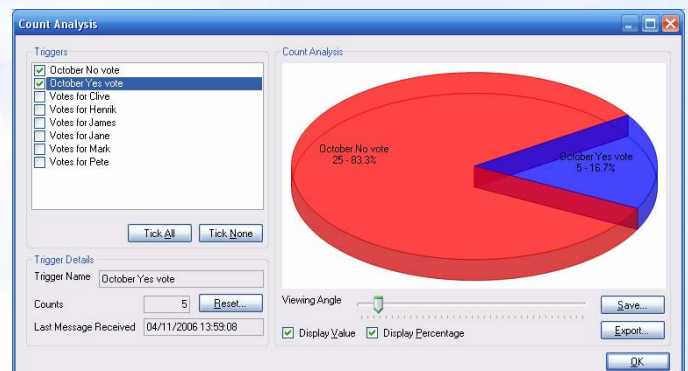

Features Summary

- Action SMS text messages based on who the message has been sent from, or based on the content of the message.
  - Advanced Multi-step workflow allows messages to be:
    - Forwarded to a group (consisting of one or many numbers)
    - Forwarded to a fax
    - Forwarded to email
    - Count responses/votes
    - Send information to existing applications or processes
    - Printed to local or network printers
  - Inter-operability with Verus Novum Harvester
  - Analyze responses/votes
    - Export to Excel
    - Produce high quality pie charts of responses/votes
    - Pie charts can be saved to disk in various formats for inclusion in documents or on websites
- Compatible with a large number of mobile/cell phones, including manufacturers such as:
  - Nokia
  - Sony Ericson
- Powerful message recognition system allows messages to be processed depending on different criteria.
- Easy to use yet powerful user interface will allow you to get up and running with AirControl in minutes.