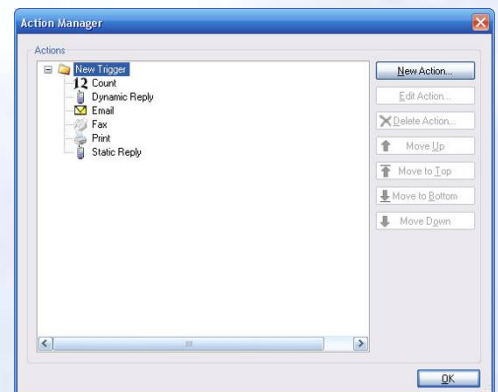

## What can AirControl do for my organization?

AirControl is a system that allows your organization to utilize SMS text messages as a fully fledged communication tool; allowing both your customers and your staff to communicate on the move, using the most convenient and common communication tool available today; the mobile telephone.

## What is AirControl being used for?

- **Marketing and event communications.** Allow your clients to send a simple text message to request product information, or direct communication.
  - Ideal for use at busy events, allowing you to make contact with clients that you may have otherwise missed.
- **Staff communication.** AirControl can forward all messages sent to a single number to be forwarded to a text message communications group, ensuring that all "Alert Groups" are kept fully informed.
  - Ideal for support departments who need to be alerted when a failure occurs.
- **Virtual voting.** Allow participants to vote for a preference. AirControl will track all responses, automatically tracking and counting responses, allowing later analysis.
  - Ideal for Podcasters or radio programs, allow your listeners to participate in the show whilst they are on the move.
  - Ideal for Television programs, allow your audience to vote for their favorite contestant, or comment on world events, without the need to access the Internet.
- **Mobile ordering.** Allowing your clients to text their orders directly to your store.
  - Ideal for Coffee shops, takeaway or delivery restaurants, increasing customer retention and improving the client experience.
- **Concert and nightclub events.** Allow your clients to send messages to others in the crowd, to request tracks etc., vote on events.
  - Ideal for displaying messages from party goers on compatible laser or other display boards.